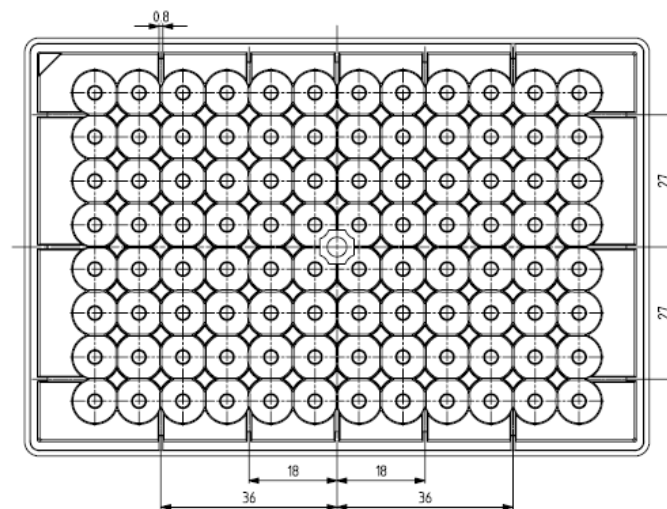

westburg

LIFE SCIENCES

SECTION A-A

SECTION B-B

The undimensioned values by 3D model!

WB 2-4350 SafeStore 96 1.0 mL Deep Well Plate, Round Wells, V-bottom

Arnhemseweg 87
3832 GK Leusden
The Netherlands

P.O. Box 214
3830 AE Leusden
The Netherlands