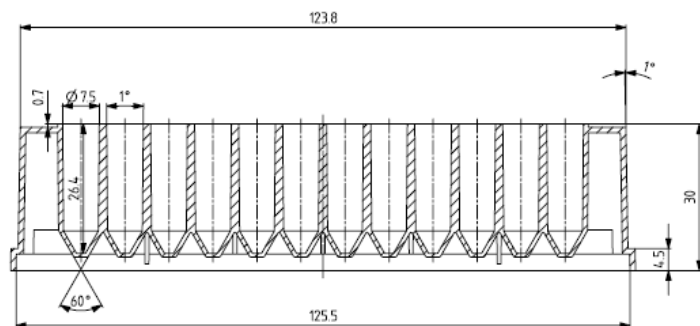

westburg

LIFE SCIENCES

SECTION A-A

SECTION B-B

The undimensioned values by 3D model!

WB 2-4350 SafeStore 96 1.0 mL Deep Well Plate, Round Wells, V-bottom

Arnhemseweg 87
3832 GK Leusden
The Netherlands

P.O. Box 214
3830 AE Leusden
The Netherlands