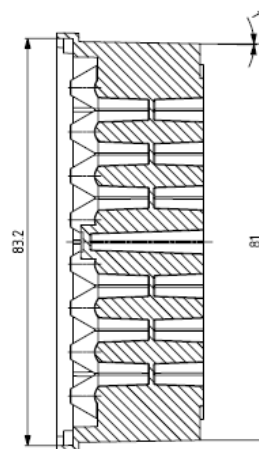

westburg

LIFE SCIENCES

SECTION A-A

SECTION B-B

The undimensioned values by 3D model!

WB 2-4350 SafeStore 96 1.0 mL Deep Well Plate, Round Wells, V-bottom

Arnhemseweg 87
3832 GK Leusden
The Netherlands

P.O. Box 214
3830 AE Leusden
The Netherlands