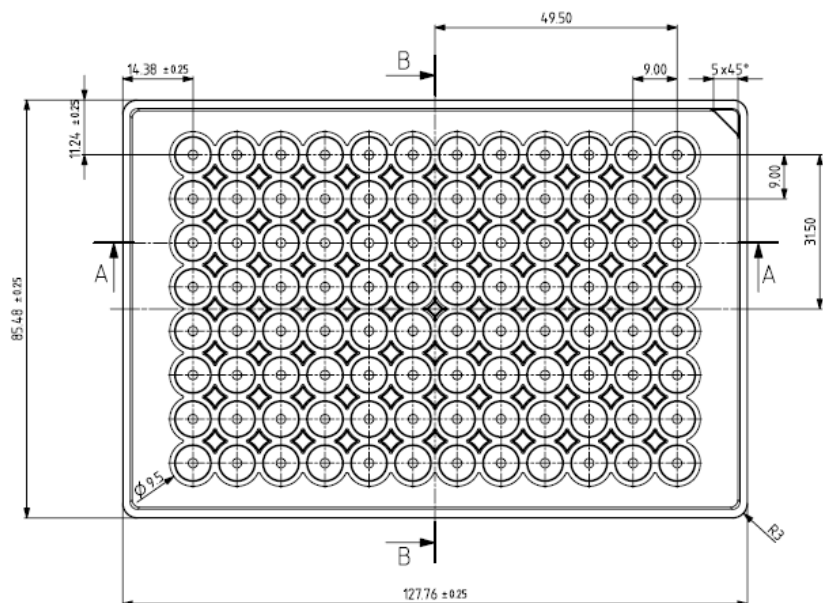

westburg

LIFE SCIENCES

SECTION A-A

SECTION B-B

The undimensioned values by 3D model!

WB 2-4350 SafeStore 96 1.0 mL Deep Well Plate, Round Wells, V-bottom

Arnhemseweg 87
3832 GK Leusden
The Netherlands

P.O. Box 214
3830 AE Leusden
The Netherlands